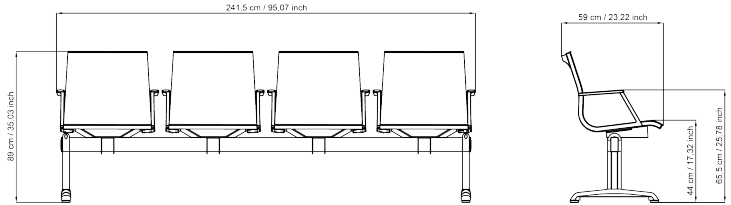

NULITE

Design Luxy R&D

article: TRAVE 24000B 4P

code: 4PA2414