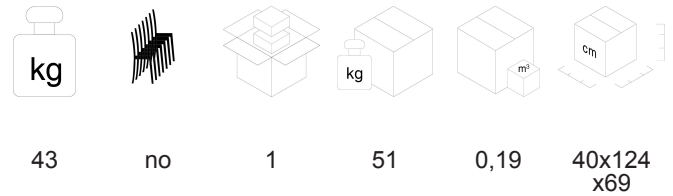

NULITE

Design Luxy R&D

article: TRAVE 24000B 4P

code: 4PA2414